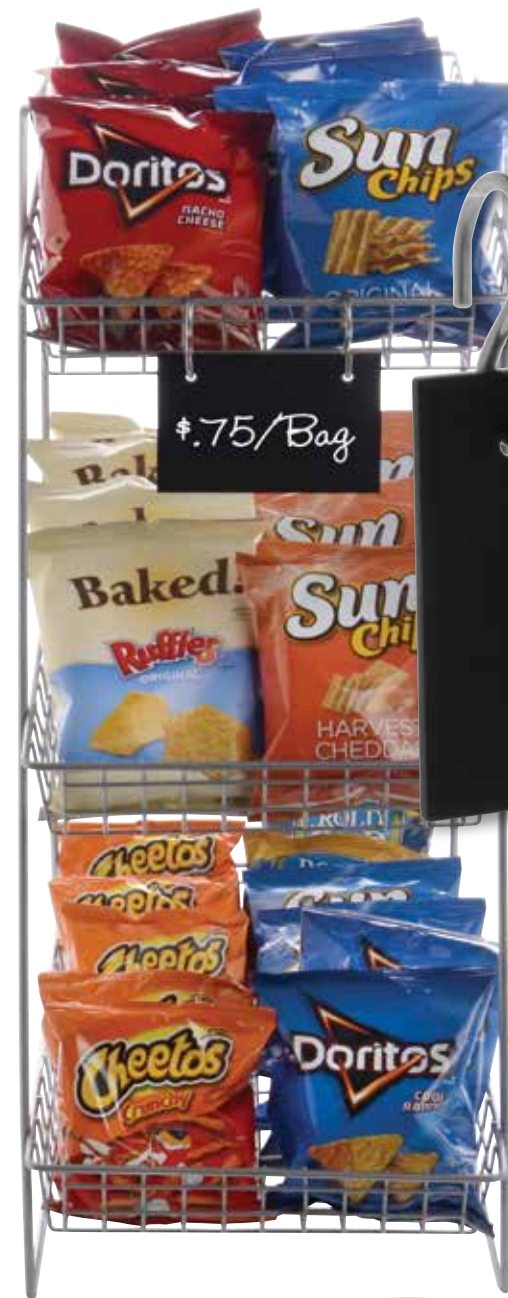

C. Single-Sided Oak Framed Chalkboard
Lacquered oak frame with base. 12L x 10H. **66222 39.29**

D. Bamboo Wave Top Write-On Easel
1/4" Thick bamboo frame with permanently attached 1/8" thick gloss black acrylic panel. Not recommended for use on surfaces that may become wet. 4 1/2 x 3 5/8 x 2 1/4. **76529 8.39**