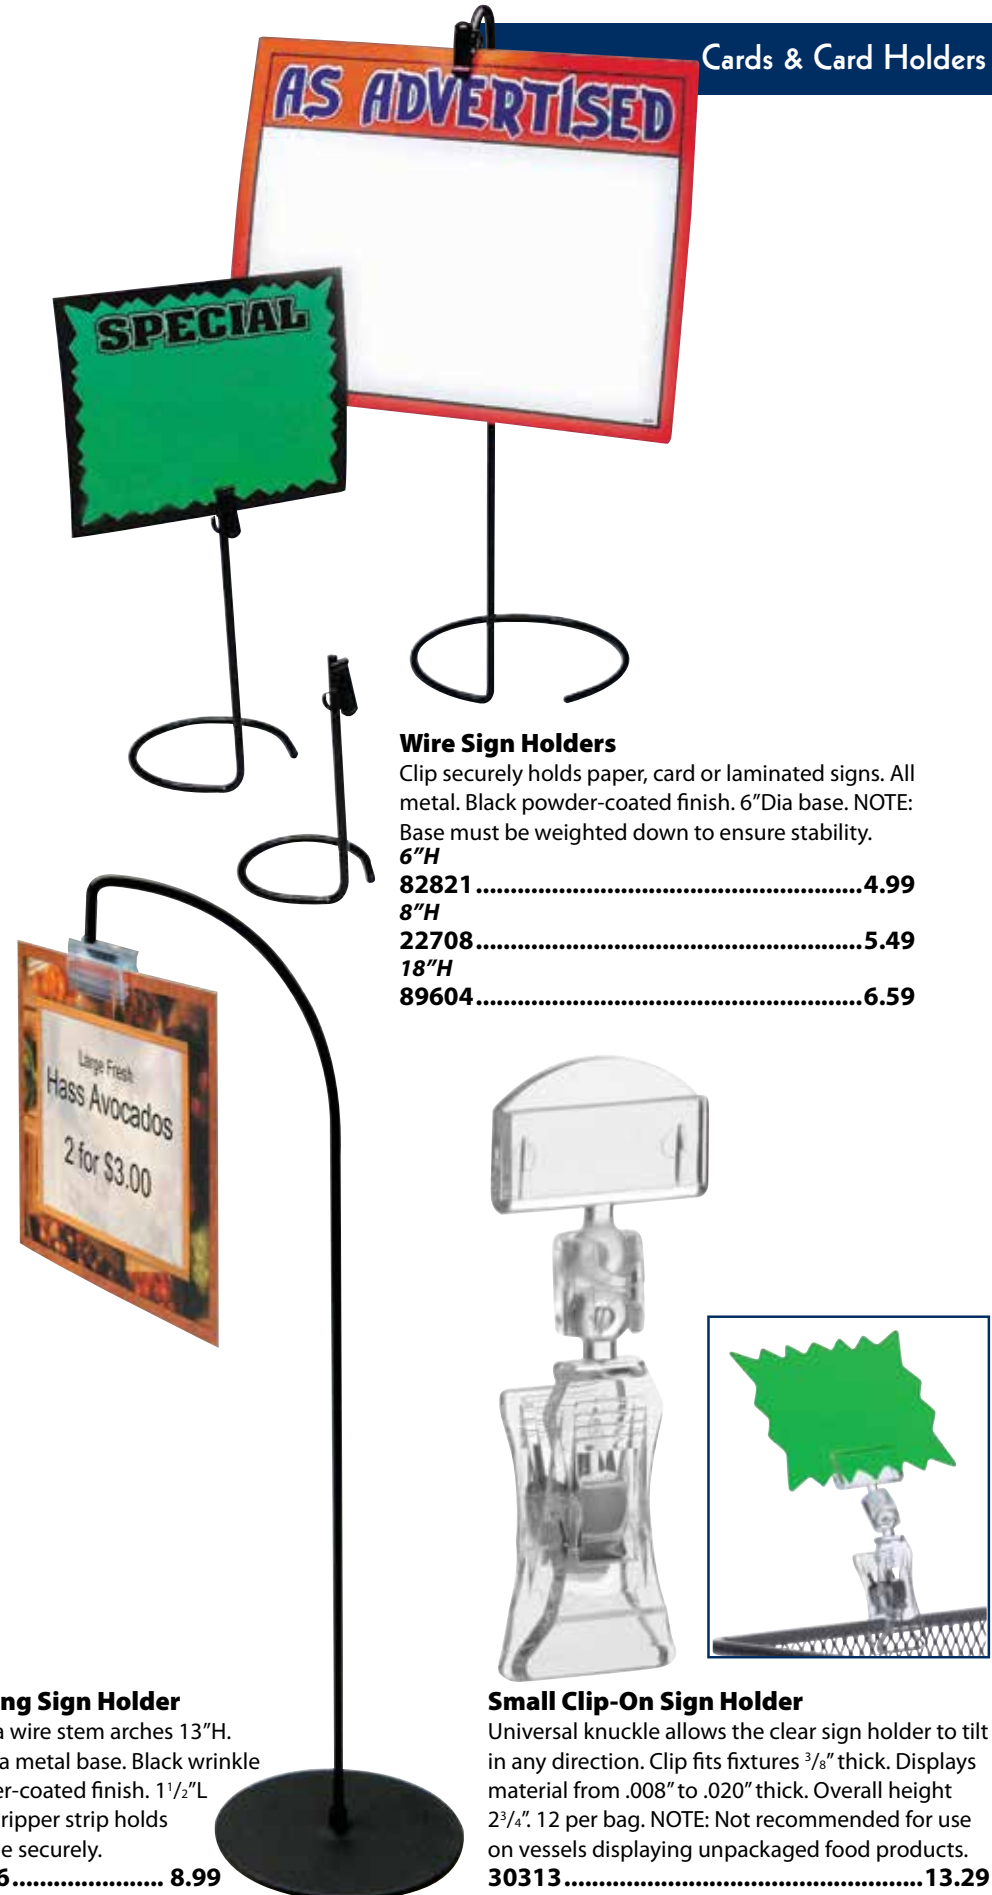

Wire Sign Holders
Clip securely holds paper, card or laminated signs. All metal. Black powder-coated finish. 6" Dia base. NOTE: Base must be weighted down to ensure stability.
6"H
82821 ..... **4.99**
8"H
22708 ..... **5.49**
18"H
89604 ..... **6.59**