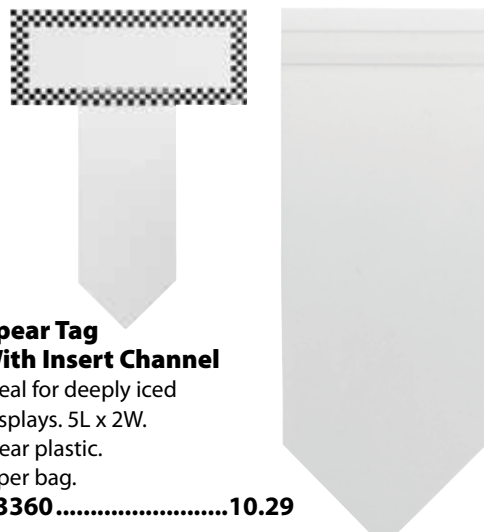

99676.....23.99

Swivel Stainless Steel Pan Clip

Tag holder portion swivels 360°. Securely fits on most stainless steel, PanAramids and plastic food pans. 18/8 stainless. Tag holder is 1 1/2" wide and tilts back at a 75° angle for enhanced visibility. 12 per box.

91876..... 25.79

Stainless Steel Pan Clip

Clip allows tags to be tilted for increased visibility. Fits steam table pan lip up to 7/8"W. 10 per bag.

50284.....20.59

Multi-Purpose Wire Sign Holder

Easily clips on shelves, trays and bowls. Insert and extract tags without removing clear plastic holder. Fits on wire up to 3/8"Dia. Holds inserts up to 5L x 3H. Clear. 2 1/4"L. 25 per bag.

98130..... 19.99

Spear Tag With Insert Channel

Ideal for deeply iced displays. 5L x 2W. Clear plastic. 5 per bag.

13360.....10.29

Clear Plastic Price Tag Easel

Clear extruded plastic. 12 per bag. 2H x 2W. Additional sizes available.