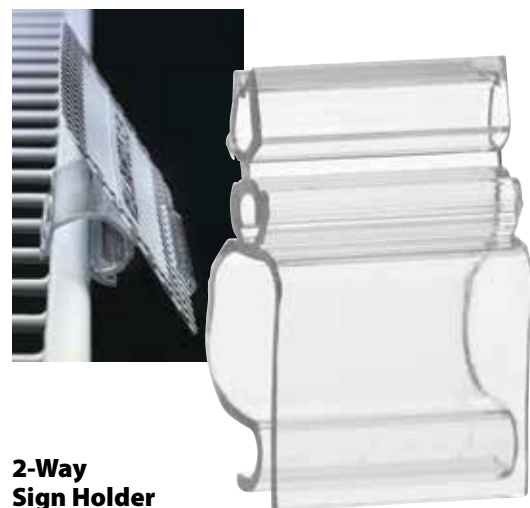

Open Face Adhesive Shelf Molding Strip
 For shelves without built-in shelf molding. Foam style adhesive tape bonds firmly to any flat shelving surface. Plastic molding accepts 1¼"H inserts. 48" length. Black. Additional colors available.
97399 7.19

Get Into Your Shoppers' Shoes

Make it easy for guests to make impulse purchases by clearly identifying products and prices.

Double Clip-On Sign Holder
 Two clips connected by a universal knuckle allows sign to swivel and tilt in any direction. Clips onto material up to ⅜" thick. Overall length 3½". Clear plastic. 6 per bag. NOTE: Not recommended for use on vessels displaying unpackaged food products.
38619 8.69

Rubber-Lined Clear Clip-On Sign Holder
 Holds thin signs similar in thickness to business cards. Plastic clip opens up to 1⅛"W to grip even the thickest baskets and bowls. Overall height is 4". Clear plastic. 6 per bag. NOTE: Not recommended for use on vessels displaying unpackaged food products.
63073 18.99

Tilting Sign Holder

Holder tilts back to ensure visibility on bowls or platters with vertical sides. Two-piece, ratchet-style clear plastic construction. Assembly required. 1"W. 25 per box.

75862..... 23.99